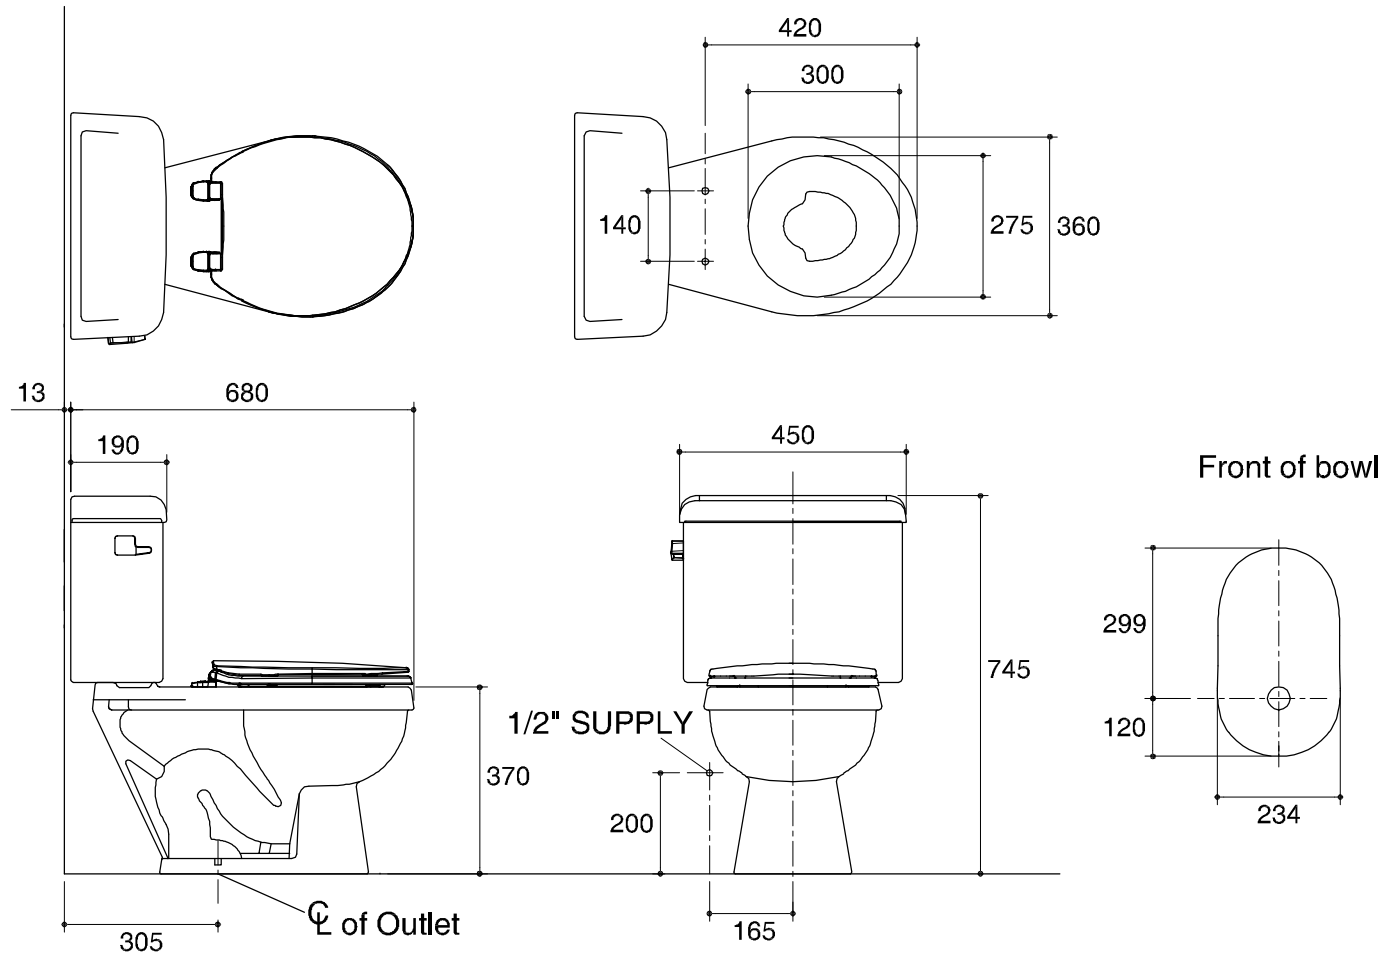

Dimensions are approximate.
Unit: mm.

| | |
|--------------------|--------------------|
| SKU | K-37389X-WK |
| Name | SIPHON 88 |
| Description | 2PC TOILET |

KARAT

* The recommended dimension for installation can be adjusted according to user preferences and layout.